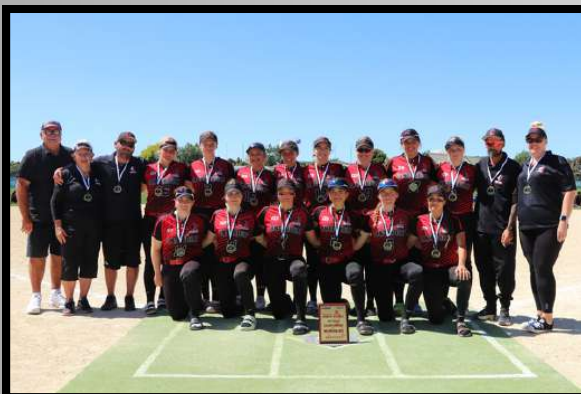

NATIONAL TOURNAMENT RESULTS:

UNDER 19 GIRLS CHAMPIONSHIPS

Colquhoun Park, Manawatū | 4th - 7th January 2024

CHIEF SCORER: Alison Kensington

STATISTICIAN: Donna Gillard

ASSIST. STATISTICIAN: Heather Graham

CHIEF UMPIRE: Ray Dyason

SNZ DELEGATE: Vaughan Dennison

U19 GIRLS FINAL STANDINGS

1. Canterbury
2. Hutt Valley
3. North Harbour
4. Auckland
5. Counties Manukau
6. Wellington
7. Manawatu Ma
8. Manawatu Kakariki
9. Southland

INDIVIDUAL AWARDS

TOP PITCHER: McKenzie Bailey-McDowell (CB)

TOP BATTER: Elizabeth Caudwell (NH)

MVP: McKenzie Bailey-McDowell (CB)

U19 GIRLS TOURNAMENT TEAM

McKenzie Bailey-McDowell (CB)

Charlotte Graham (NH)

Maysen Kurene-Iwikau (HV)

Angela Harrison (HV)

Kaiyah Ratu (CB)

Eden Jennings-Netzler (AK)

Clover Alapaki

Mesha Shaw-Wallace (HV)

COACH: Aaron Collier (CB)

Rylee Watt (HV)

Caitlin Henderson (CB)

Elizabeth Caudwell (NH)

Waimarie Tawera (AK)

Ashlee Hatzen (MW)

Maggie Shields (HV)

Aayla Toman (HV)

Jayda Walters-Rangitihī (HV)

MANAGER: Tegan Edwin (NH)